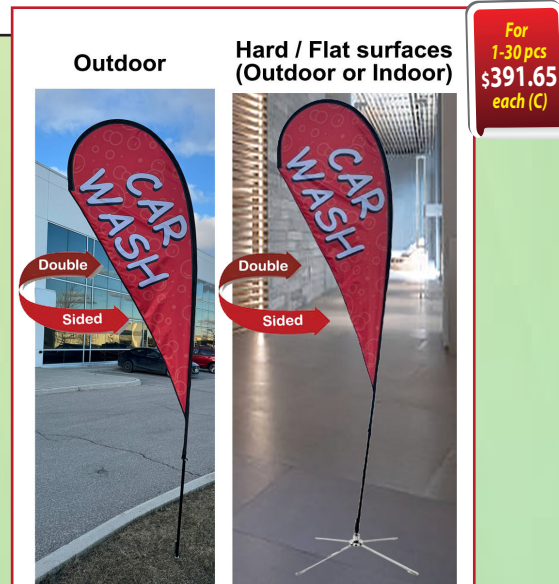

SU751-20 One sided graphics

Fabric: premium 110gsm Polyester
Product Size: 13' Tall with Pole

SU751-22 Double sided graphics

Max Imprint: 28" x 129"L

For 1-30 pcs \$341.65 each (C)

Kit Includes

- Flag
- Poles
- Outdoor Spike to be used on grass / soil
- Cross base (BL754) to be used on Hard / Flat surfaces (Outdoor or Indoor)
- Carry Bag

12' Medium Tear Drop Flag Kit, Full Color Graphics One or Double Side, Outdoor Spike base, Indoor Cross Base

SU751-23 One sided graphics

Fabric: premium 110gsm Polyester
Product Size: 12' Tall with Pole

SU751-24 Double sided graphics

Max Imprint: 40" x 94"L

For 1-30 pcs \$341.65 each (C)

Kit Includes

- Flag
- Poles
- Outdoor Spike to be used on grass / soil
- Cross base (BL754) to be used on Hard / Flat surfaces (Outdoor or Indoor)
- Carry Bag

These flags are a highly effective advertising tool for businesses looking to increase their visibility and attract attention at events or storefronts. Outdoors on grass / soil using the outdoor spike or Use it Indoors / outdoors on hard / flat surfaces using the crossbase. Both bases are included in the kit. It comes with Aviation grade fiberglass Carbon Composite poles. Flag fabric is made from durable material, making them weather-resistant and long-lasting