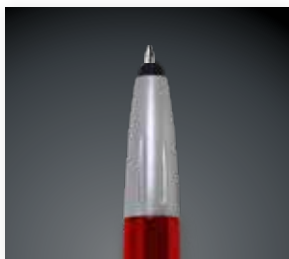

## ITEM 2536 DOUBLE DUTY BOTTLE OPENER

Metal bottle opener/hand spinner in one. Perfect for keeping your hands busy and mind clear.

**Size:** 3.20"L x 1.55"W  
**Imprint Size:** 0.50" Dia.  
**Imprint Method:** Pad Print

## ITEM 2537 BOTTLE CAP BOTTLE OPENER

Plastic bottle cap shaped bottle opener for both twist off and pop top bottles. Stick on fridge or other metal surfaces with built in magnets.

**Size:** 3.00" Dia.  
**Imprint Size:** 2.50" Dia.  
**Imprint Method:** Digital Print